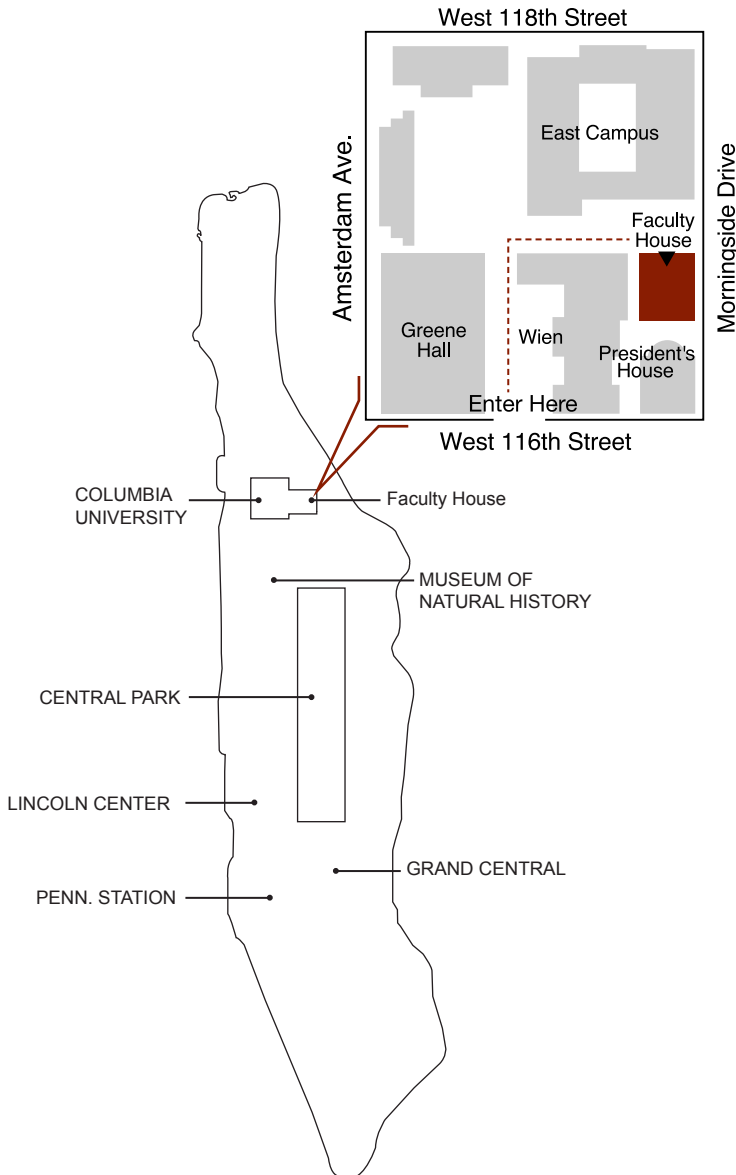

DIRECTIONS TO FACULTY HOUSE

Faculty House is located on Columbia University's East Campus at 64 Morningside Dr., north of 116th St. Just a 20-minute subway ride from Midtown Manhattan, Faculty House offers a stimulating Ivy League setting in New York, NY.

DIRECTIONS

- Follow College Walk (116th St.) across Amsterdam Ave towards Morningside Dr.
- After passing Jerome Greene Hall on the left, enter Wien courtyard through gates.
- Follow courtyard around to the right.
- Faculty House will be the last building on the right.

For disability access, follow directions above.

SUBWAY

Take #1 train to 116th St. (Columbia University) stop.

BUS

Four bus lines (M4, M11, M5 and M104) serve the Columbia/Morningside Heights area.

CAR

FROM SOUTH

- Exit the Henry Hudson Parkway at 96th St. and proceed east, crossing Broadway, & turn left (north) at the next light, Amsterdam Ave.
- Proceed north on Amsterdam for 20 blocks to campus.

FROM NORTH

- Exit the Henry Hudson Parkway at 125th St. & proceed east, crossing Broadway, & turn right (south) at the next light, Amsterdam Ave.
- Proceed south on Amsterdam for nine blocks to campus.